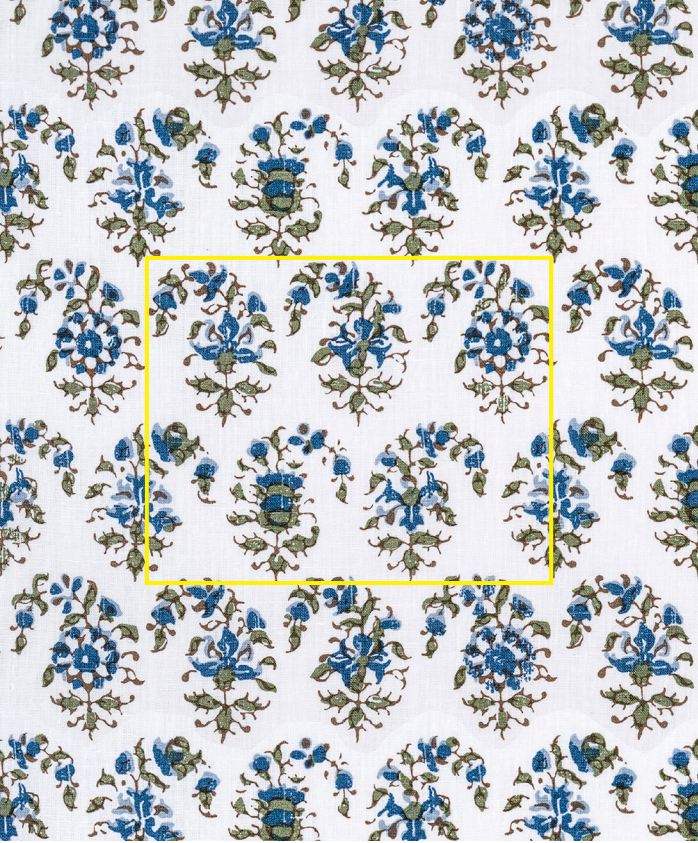

n a m a y s a m a y

Sanobar Mayan | SAN0-05-W

Design is based on a 19th Century Persian original.

Design Sanobar

Colour Mayan

Code SAN0-05-W

Composition 100% Linen

Width 133cm / 52.5in

Repeat 22cm (h) 16cm (v)
8.5in (h) 6in (v)

Weight 286g/sqm

Notes
.....
.....
.....

Sanobar Mayan | SANO-05-W

www.namaysamay.com